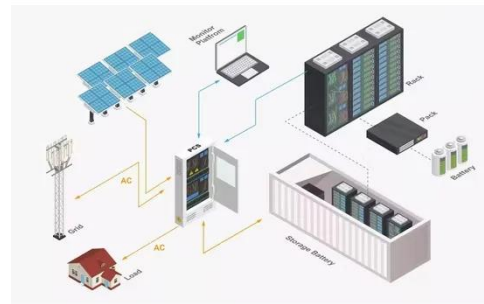

IP Enclosures Australia

IP Enclosures offers a 5-year warranty across the full range of electrical enclosures, electrical cabinets and data racks. Tested to international standards and trusted in demanding applications, this ...