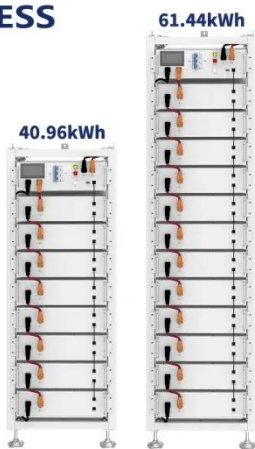

consumers with all ...

ESS

Outdoor BESS

BESS Energy Storage Container System
500kW 1MW 1MWh 2MWh IP54 Outdoor
Cabinet 125kW 215kWh with PV Input

Contact Us

For catalog requests, pricing, or partnerships, please visit:
<https://www.scelto.co.za>