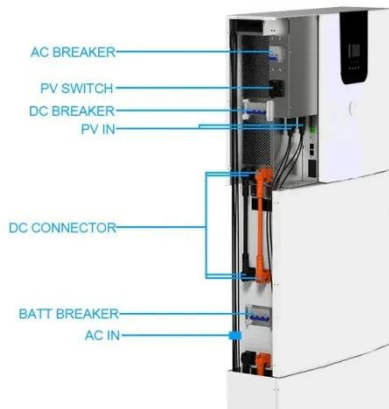

diagram collection

In order to respond to the national goal of "carbon neutralization" and make more rational and effective use of photovoltaic resources, combined with the actual photovoltaic substation project, a fixed ...

- ☒ LIQUID/AIR COOLING
- ☒ INTELLIGENT INTEGRATION
- ☒ PROTECTION IP54/IP55
- ☒ BATTERY /6000 CYCLES

Photovoltaic bracket product drawings

A-style photovoltaic brackets play a crucial role in photovoltaic systems, with their simple structure resembling the letter "A." They typically feature a one-to-one inclined support design, with the

Photovoltaic panel bracket names and diagrams

Solar panel brackets are an essential component of any solar panel system. They are used to secure solar panels onto rooftops, ground mounts, or other structures.