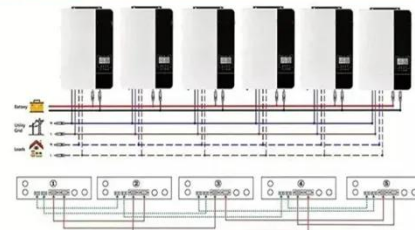

High-Frequency Pure Sine Wave Inverter

Advanced SPWM modulation technology with pure sine wave output and high power quality. Multiple operating modes for maximum power savings. Bluetooth as standard, supports ...

Parallel (Parallel operation up to 6 unit (only with battery connected))