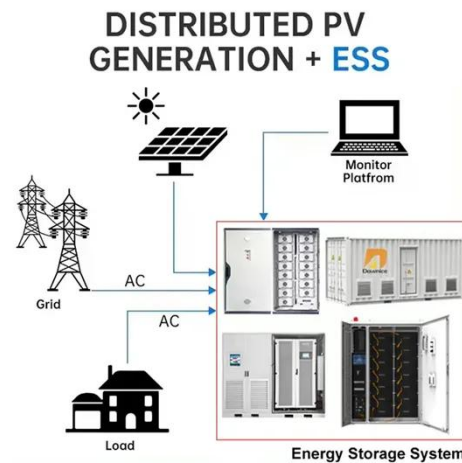

Exploring Foldable Photovoltaic Panel Containers

Foldable photovoltaic panels are lightweight and portable solar panels designed to be easy to carry and use. The unique folding design allows it to be stored without taking up space and ...

Account help

Open the Sign-in Helper for support options or hacked account issues Easily create a family group and set parental controls like screen time limits and app filters for free with Microsoft Family Safety. Your ...