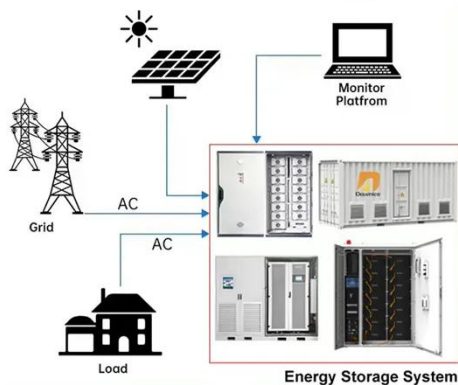

Swaziland solar cabinet system 3kva

Swaziland solar cabinet system 3kva

LPSB48V400H
48V or 51.2V

SWAZILAND ENERGY STORAGE CABINET COMPANY

It integrates the photovoltaic, wind energy, rectifier modules, and lithium batteries for a stable power supply, backup power, and optical network access in one enclosure. This versatile energy cabinet ...

DISTRIBUTED PV GENERATION + ESS

Hanchu 3KVA System (48V)

Enjoy the power of the most synced system in the Industry. The Hanchu ESS inverter battery combination. We bring you an ultra-reliable and cost-effective system. Enjoy!