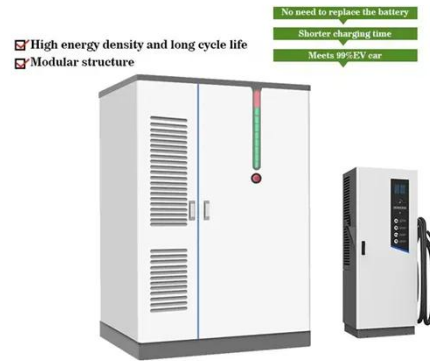

We offer a broad range of switchgear that includes air and gas insulated switchgear for low to medium voltage installations. We design and make all kinds of switchgear components such ...