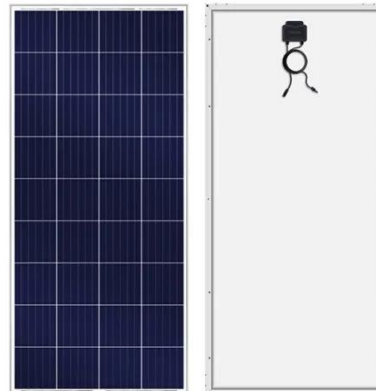

Taipei 5g solar telecom integrated cabinet inverter

Taipei 5g solar telecom integrated cabinet inverter

Telecom Power-5G power, hybrid and iEnergy network energy ...

For a macro station, the station is built in the form of one cabinet, highly integrated with the power system, batteries and telecom equipment, and it is simple, integrated and economical.

WO2024060817A1

Disclosed in the present invention is a wind-solar complementary 5G integrated energy-saving cabinet, comprising a cabinet body.

For Telecom Applications

This cabinet can economically house a variety of next generation electronic equipment including telco backhaul, fiber distribution, and radio equipment for wireless applications.