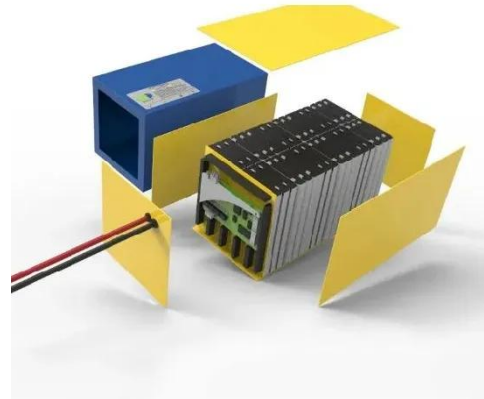

job done while also taking up the least amount ...