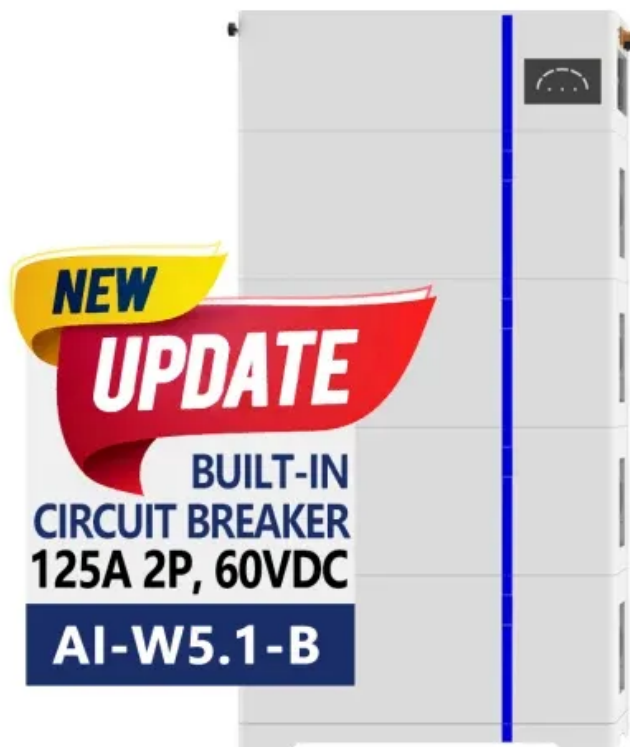

# Tirana bipv solar roof integrated panel equipment

**ESS**