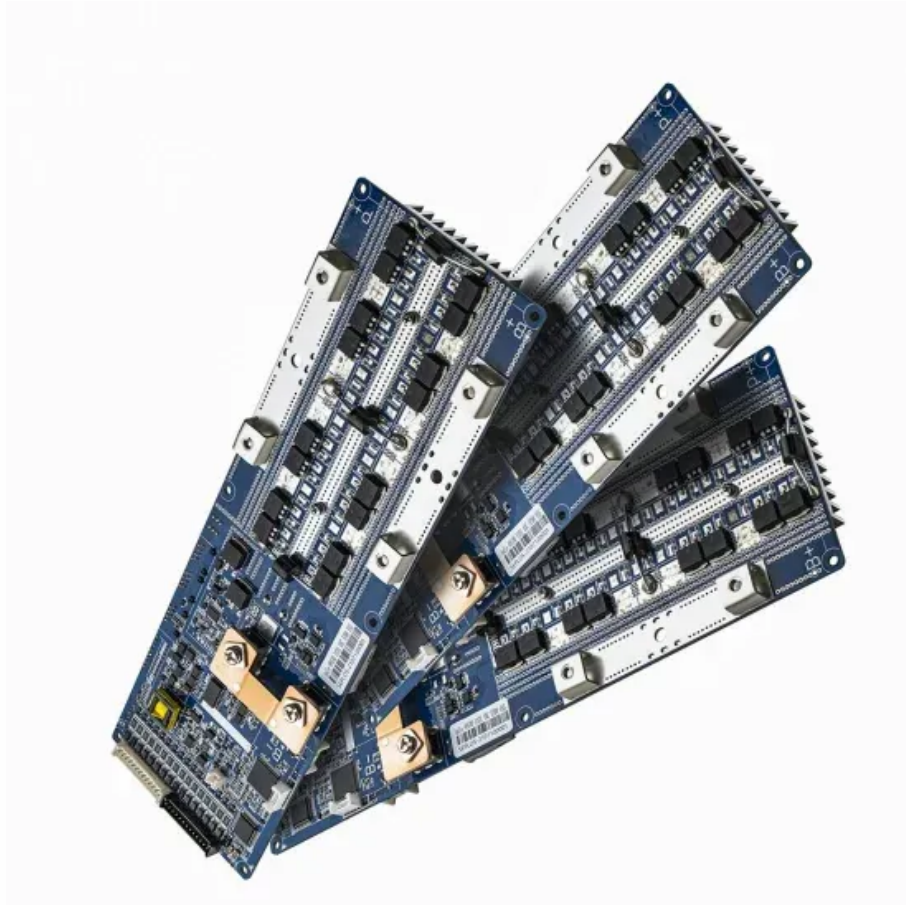

Tokyo outdoor power box

Tokyo outdoor power box

[NETIS Registered] No need for small solar panels! Outdoor power

...

It can be used as a power source for energy-saving devices in areas without an outdoor power supply. It can solve the problem of insufficient sunlight, which is a challenge for small solar panels.

...

Power Box - IP55 Weatherproof Cord Connection Box

The dual mounting holes allow for easy installation on any surface, making it a versatile choice for various outdoor applications. With its large capacity and multiple uses, the Manterio IP55 Waterproof ...