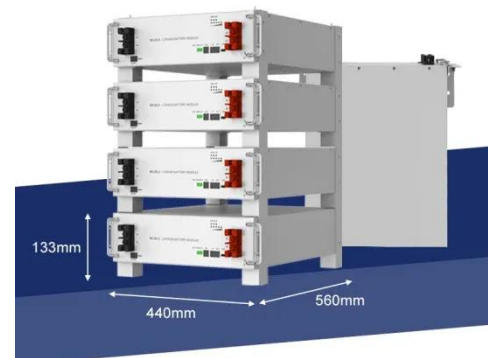

Tokyo rechargeable solar battery cabinet

Tokyo lithium battery station cabinet integrated system

Cabinet-type energy storage batteries offer a versatile and efficient solution for storing solar energy. Their compact design, high energy density, seamless integration with solar systems,

---

Battery Cabinet, Battery Storage Cabinet, Battery Bank Rack

EverExceed customizes all types of Battery Rack, battery cabinet for lithium Battery, LiFePO4 battery and battery storage system, which are easily assembled at site.

tokyo rv energy storage solar energy storage cabinet lithium battery

Find the perfect tokyo rv energy storage solar energy storage cabinet lithium battery to suit your needs, with options curated to align seamlessly with your requirements

---

Tokyo Industrial and Commercial