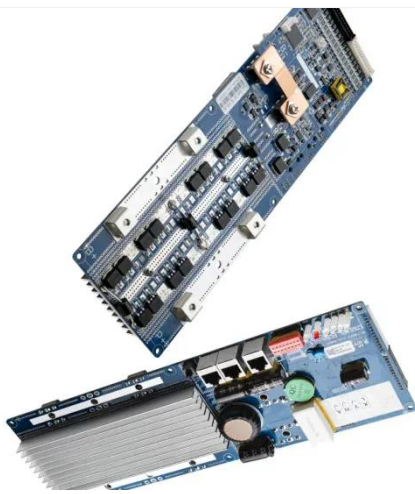

## MPX 100 (MPX 100 CBC) , Riello UPS , TheUPSTeam

Each power module and battery unit is hot-swappable and easily accessible from the front of your UPS. This means engineers can service, maintain, and

even swap-out individual modules without ...