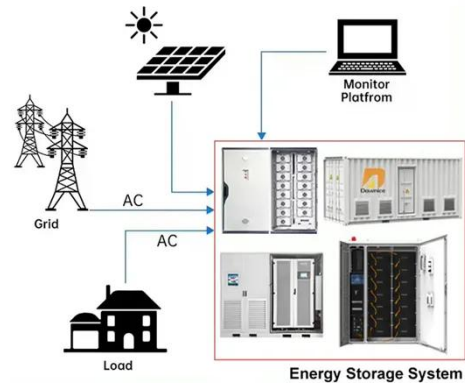

DISTRIBUTED PV GENERATION + ESS

1000mm depth rack-mount server cabinet , Newegg

Search Newegg for 1000mm depth rack-mount server cabinet. Get fast shipping and top-rated customer service.

Power Distribution & Electrical Enclosures , TopCabinet

Built from durable materials such as stainless steel and mild steel, our cabinets provide reliable performance