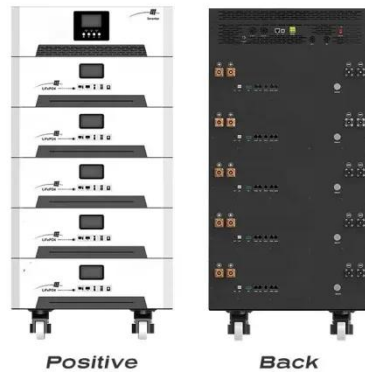

APC UPS Malta , Uninterrupted Power Supplies , ESS

As a trusted distributor and service partner of APC by Schneider Electric in Malta for over two decades, we deliver comprehensive and dependable power protection solutions tailored to businesses across ...