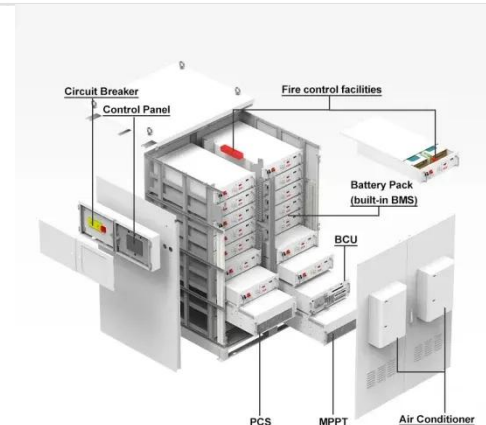

## Satellite Communication Base Station Indoor Energy Cabinet ...

Deploying 400 bespoke indoor satellite communication base station energy cabinets effectively resolves sustained power supply and electrical safety challenges within complex indoor environments.

### Base Station Energy Cabinet

The Base Station Energy Cabinet is a fully enclosed, weather-resistant telecom energy cabinet designed to provide reliable power distribution and battery backup for outdoor communication networks.