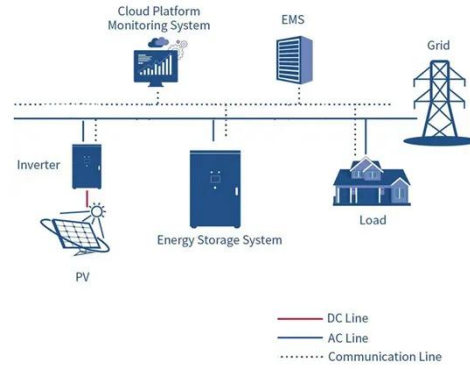

Contact Us

For catalog requests, pricing, or partnerships, please visit:
<https://www.scelto.co.za>