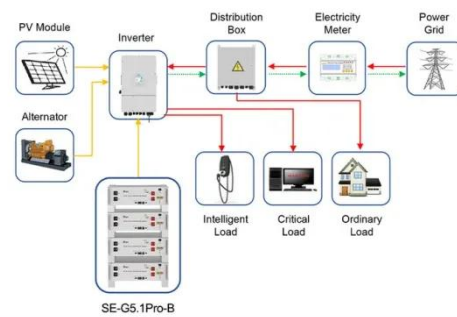

Application scenarios of energy storage battery products