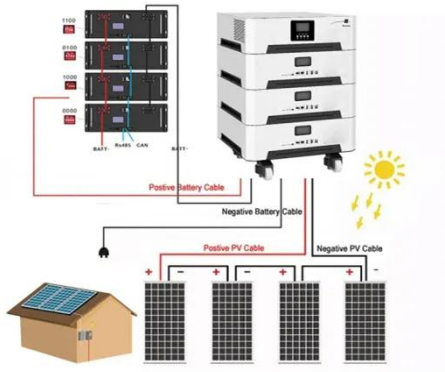

environment.

SineSunEnergy , SSE48400 Power Rack ESS

Founded in 2009, SineSunEnergy has been focusing on lithium battery energy storage product development and application, providing leading lithium battery energy storage system integrated ...

Contact Us

For catalog requests, pricing, or partnerships, please visit:
<https://www.scelto.co.za>