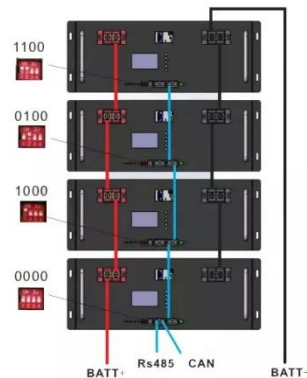

Clyde Tombaugh, discoverer of Pluto, peers into an instrument. (Image credit: Lowell Observatory) Clyde William Tombaugh was born near Streator, Ill., on Feb. 4, 1906. His family ...

Clyde Tombaugh

Clyde Tombaugh discovered the dwarf planet Pluto in 1930. He also discovered a number of asteroids and minor planets, and he was one of the supporters of further research to better ...