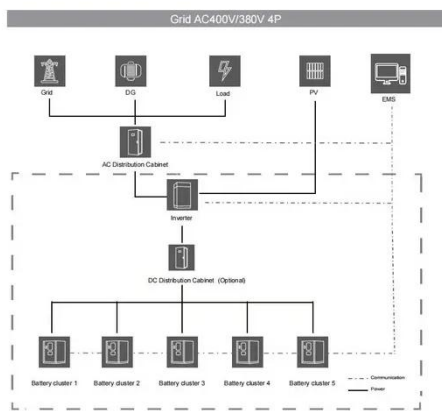

Home , Middy's Electrical

Middy's Electrical - Australia's largest independent electrical wholesaler. A complete range in stock of Air movement, broadcomm, domestic installation.

Blackwoods Canberra

Blackwoods Canberra supplies Connected Switchgear electrical products. Visit the branch, call or check out their website to see which of our electrical switchgear products are in stock today.