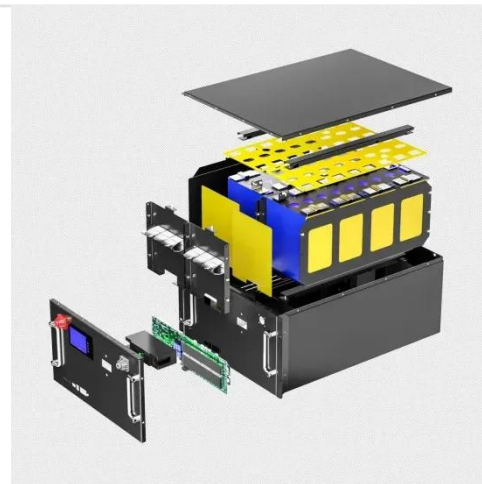

success.

Home Energy Storage (Stackble system)

High Efficiency

Easy installation

Safe and Reliable

Perfect Compatibility

Product Introduction

- Scalable from 10 kWh to 50 kWh
- Self-Consumption Optimization
- Integrated with inverter to avoid the compatibility problem
- LFP battery, safest and long cycle life
- Stackable design for effortless installation
- Capable of High-Powered Emergency Backup and Off-Grid Function

Botswana Energy Storage BESS Price

The World Bank Group has approved plans to develop Botswana's first utility-scale battery energy storage system (BESS) with 50MW output and 200MWh storage capacity.

Battery storage system Botswana

Search all the ongoing (work-in-progress) battery energy storage system (BESS) projects, bids, RFPs, ICBs, tenders, government contracts, and awards in Botswana with our comprehensive online ...

Wholesale Real Estate

Wholesaling real estate is one of the best ways to get into real estate investing without ever having to buy or sell a property. Real estate wholesaling is when a person (the wholesaler) gets a