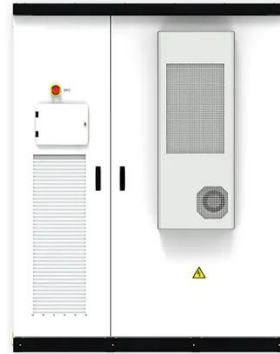

industry with its comprehensive advantages in communication power system design, ...