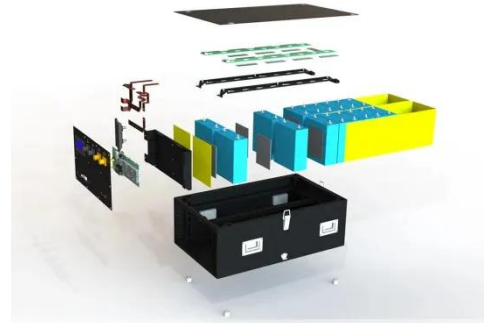

The generator is a critical component of any wind turbine, so periodic assessment of its health is vital, especially during end-of-warranty (EOW) inspections. ENGIE Laborelec provides ...