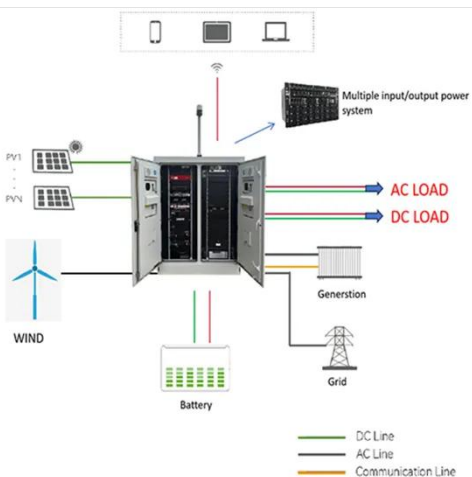

Turbine inspection , Free Template

A detailed inspection protocol for wind turbine maintenance and safety assessment. This comprehensive checklist covers all critical aspects of turbine inspection, including site access, tower externals, ...

WIND TURBINE GENERATOR INSPECTION SERVICES