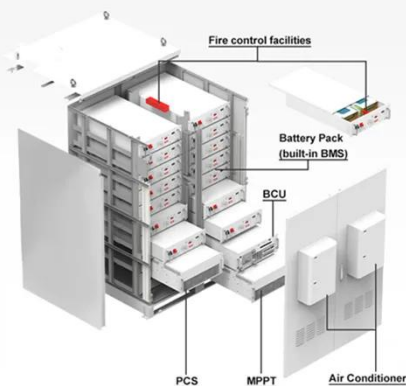

Wuling adds photovoltaic panels

Wuling Hongguang mini adds photovoltaic panels

Wuling has released a slew of Hongguang Mini EV variants, including a cabriolet version and a more premium Mini EV Macaron variant, but this is the first time since 2020 the base model is getting an ...

China Digest: Wuling New Energy, Leascend Photovoltaic

Wuling New Energy, the arm of HK-listed Wuling Motors, has secured $55 million in a strategic financing round.

How to install solar lights on Wuling , NenPower

To install solar lights on a Wuling vehicle, an individual should consider the following key steps: 1. Choose the appropriate solar lights, 2. Determine the optimal location for installation, 3. ...

Wuling Hongguang mini adds