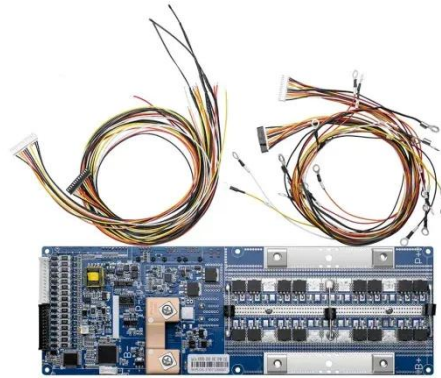

Xuri photovoltaic panel size

Overview

There are 3 standardized sizes of solar panels, namely: 60-cell solar panels size. That's basically a 66×39 solar panel. But what is the wattage?

That is unfortunately not listed at all. 72-cell. Note: Your Enquiry will be sent directly to Products Zun Power. Jiaying Xuri Solar Technology Co. Solar Panel Series XRM595-610W-60-210. We adhere to the management principles of "quality first, customer first and credit-based" since the establishment of the company and always do our best to satisfy potential needs of our customers.,LTD established in 2014, locted in JiaXing city Zhe Jiang province,is an enterprise focusing on the research and development,design,producing,sales,installation in solar materials, solar panel,solar systems and BIPV. intelligent manufacturing, enhanced quality. Example: 5kW solar system is comprised of 50 100-watt solar panels. Alright, your roof square footage is 1000 sq ft.

Xuri photovoltaic panel size

Xuri Solar , XRM595-610W-60-210 , Solar Panel ...

Detailed profile including pictures, certification details and manufacturer PDF.

Solar Panels from China Manufacturers

China Solar Panels, offered by China manufacturer & supplier -Jiaying Xuri solar Technology Co., Ltd., page1

Standard Solar Panel Sizes And Wattages (100W-500W Dimensions)

The goal here is to get to the average solar panel size by wattage. You can find typical dimensions of 100W, 150W, 170W, 200W, 200W, 220W, 300W, 350W, 400W, and 500W solar panels summarized ...