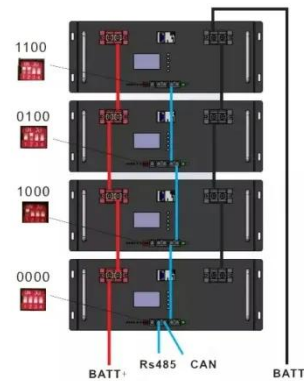

INDOOR AND OUTDOOR BATTERY CABINET SYSTEMS , ICEENG ...

Battery cabinet bms management system A battery management system (BMS) is any electronic system that manages a rechargeable battery (cell or battery pack) by facilitating the safe usage and a long ...