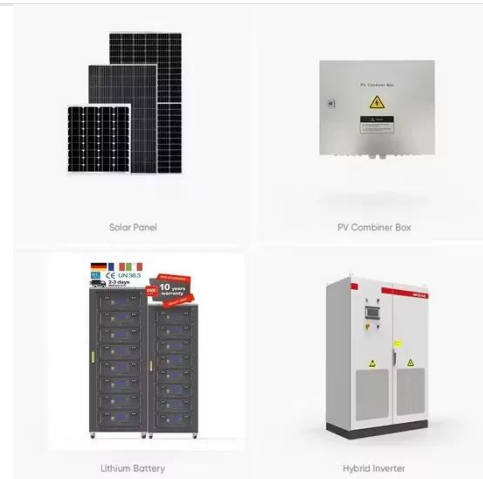

YAOUNDE BATTERY EXCHANGE CABINET BATTERY ...

This guide provides step-by-step instructions on how to install your R-BOX-