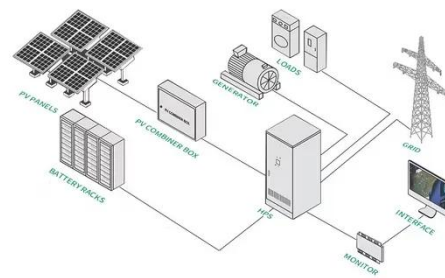

The Ultimate Guide to Outdoor Power Cabinets: Weatherproof ...

Meet the outdoor power cabinet - your new best friend for managing electricity in the great outdoors. These weatherproof warriors are revolutionizing how we power everything from landscape lighting to ...