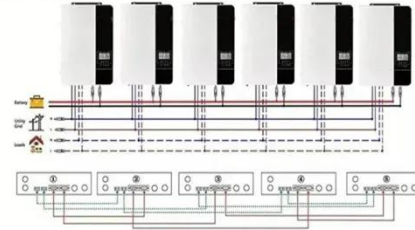

Emergency Numbers

*These numbers will give you access to Ambulance Services, Fire Brigades and the Police across Zimbabwe. Address: 78 Mutare Road. Msasa, Harare.

Parallel (Parallel operation up to 6 unit (only with battery connected))